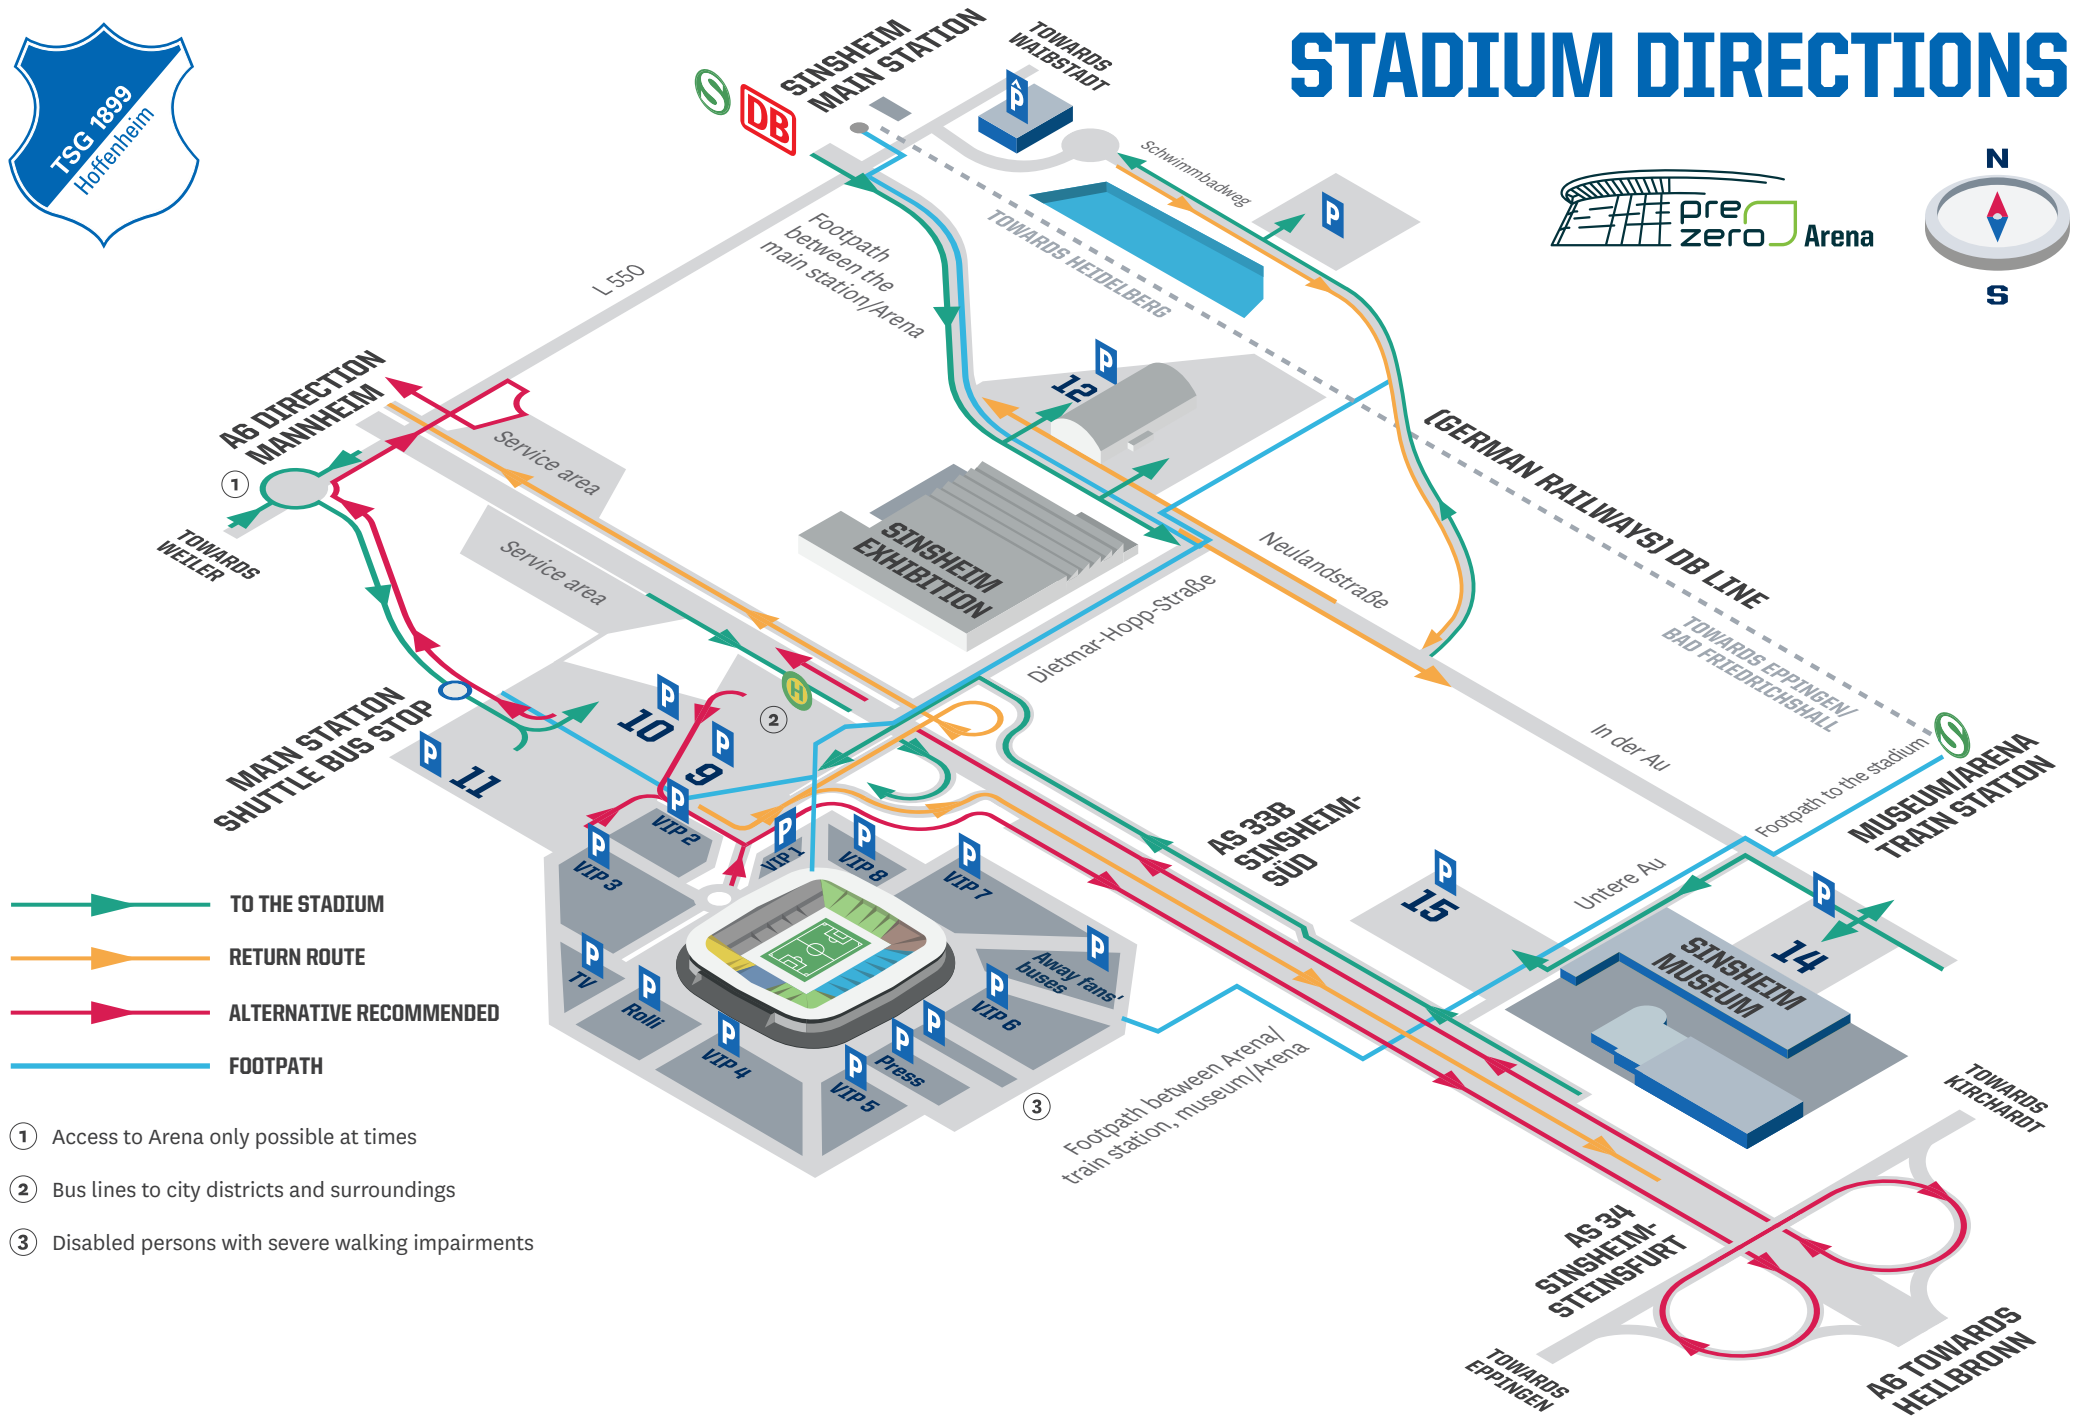

# STADIUM DIRECTIONS

- ① Access to Arena only possible at times
- ② Bus lines to city districts and surroundings
- ③ Disabled persons with severe walking impairments

# STADIUM OVERVIEW

- Orbital with designated smoking area
- Family block
- 1** North Stand
- 2** SAP Stand
- 3** MVV Stand
- 4** Bitburger End
- 5** Bitburger hangout
- 6** TSG Fanshop North-West
- 7** Away fan tickets
- 8** Delivery point at the end of the car park
- 9** TSG Fanshop East
- 10** TSG Fanshop South/South-East
- 11** Arena Control
- 12** VIP Collection point
- 13** Press entrance
- 14** TSG Fanshop Flagship store
- 15** Delivery point
- 16** Tickets/collection point/Trouble counter
- 17** Referees

Opening times:  
 Mon. to Fri. 10:00 - 18:00 CET and Sat.\* 10:00 - 14:00 CET  
 On all home game matchdays, three hours prior to kick-off until one hour after full-time.  
 \*on away game matchdays.

Dietmar-Hopp-Straße 1  
 74889 Sinsheim  
 Telefon +49 (0) 7261-94930