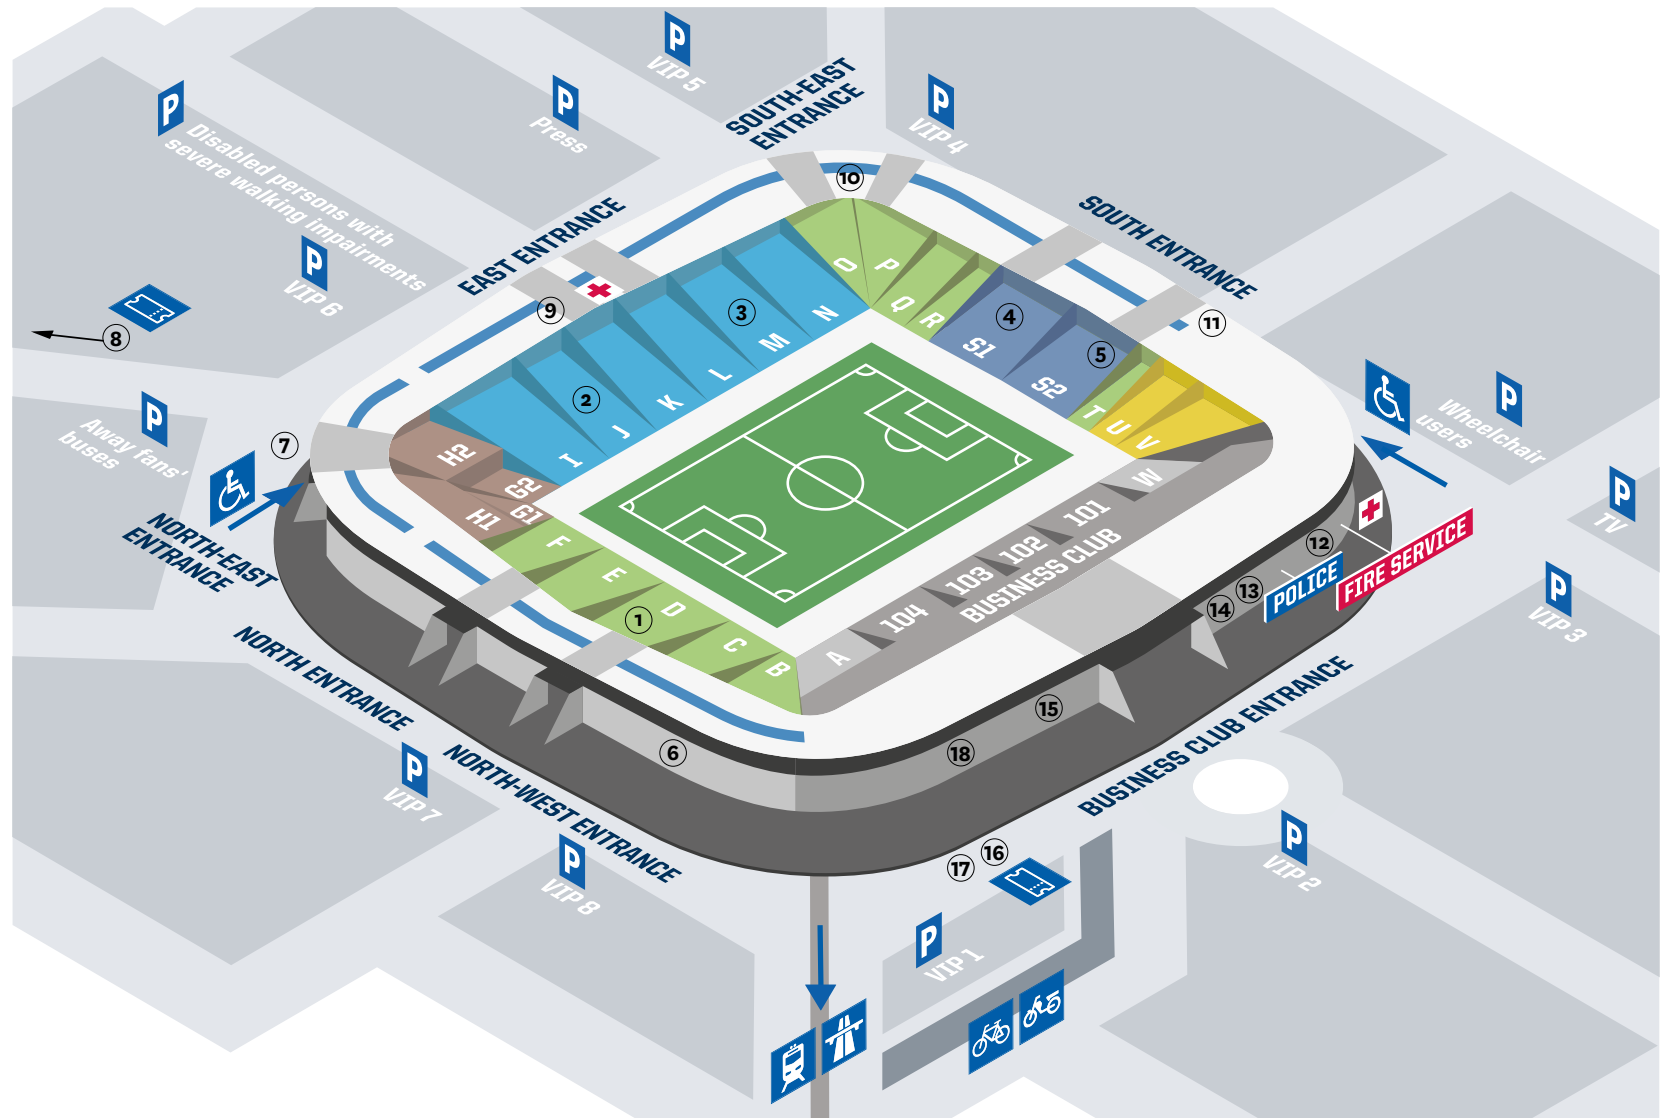

STADIUM OVERVIEW

— Orbital with designated smoking area

● Family block

① Gebhardt Stand | **GEBHARDT**
Fördertechnik

② SAP Stand | **SAP**

③ MVV Stand | **MVV**

④ Bitburger End | **Bitburger Kurve**

⑤ Bitburger hangout | **Bitburger Treff**

⑥ TSG Fanshop North-West

⑦ Away fan tickets

⑧ Delivery point at the end of the car park

⑨ TSG Fanshop East

⑩ TSG Fanshop South/South-East

⑪ Referee tickets

⑫ Arena control

⑬ VIP Collection point

⑭ Press entrance

⑮ TSG Fanshop flagship store

⑯ Delivery point

⑰ Tickets/collection point

⑱ Trouble counter

Opening times:

Mon. to Fri. 10:00 - 18:00 CET and Sat.* 10:00 - 14:00 CET

On all home game matchdays, three hours prior to kick-off until one hour after full-time.