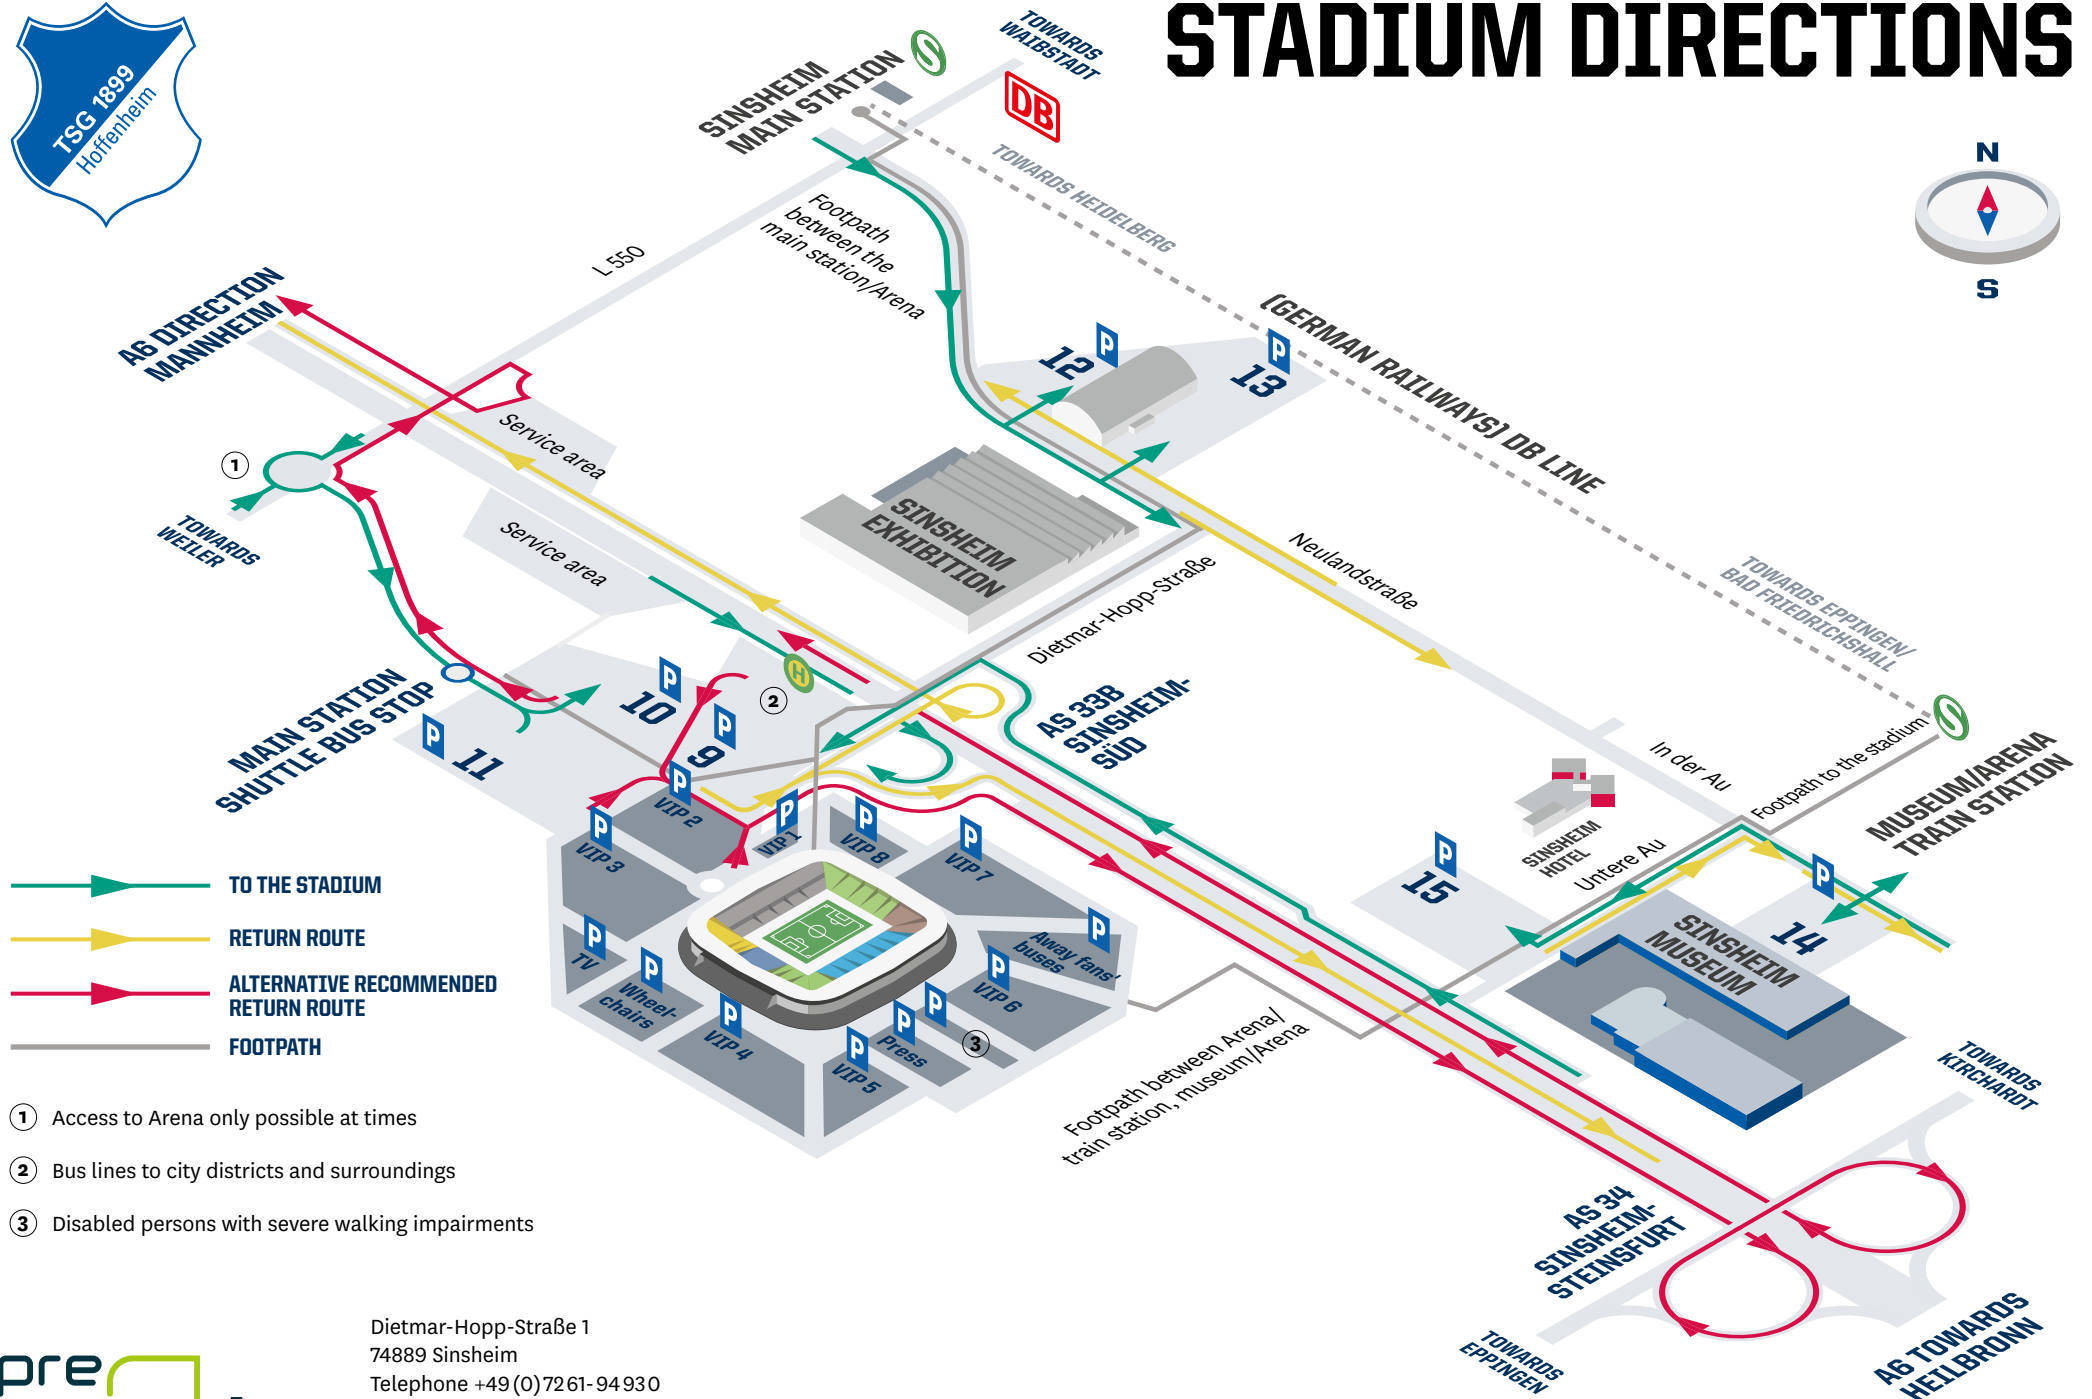

STADIUM DIRECTIONS

- ① Access to Arena only possible at times
- ② Bus lines to city districts and surroundings
- ③ Disabled persons with severe walking impairments

Dietmar-Hopp-Straße 1
74889 Sinsheim
Telephone +49 (0) 72 61-94 930